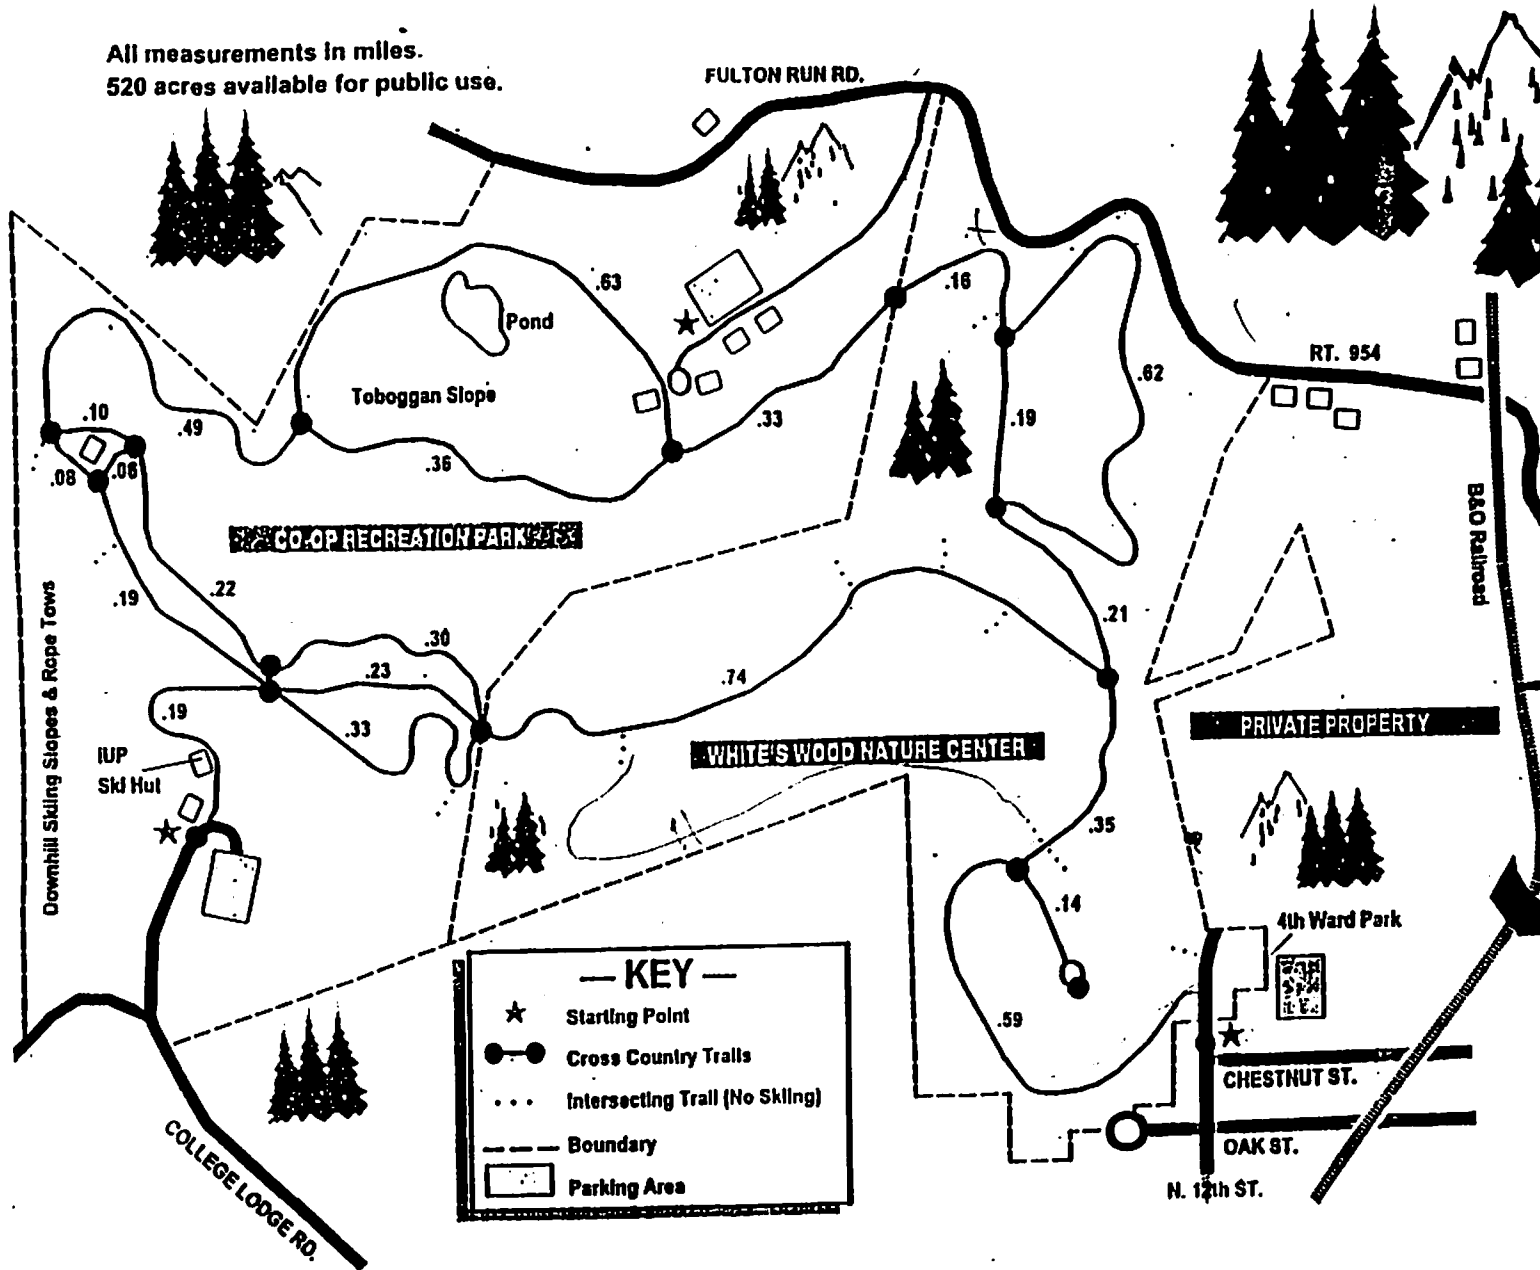

Indiana Area Cross Country Skiing Trails

All measurements in miles.
520 acres available for public use.

— KEY —

- ★ Starting Point
- Cross Country Trails
- ... Intersecting Trail (No Skiing)
- - - Boundary
- Parking Area

The Co-op Recreational park is operated and maintained by the IUP Cooperative Association.

White's Woods Nature Center is maintained by the Indiana Area Recreation and Parks Dept.